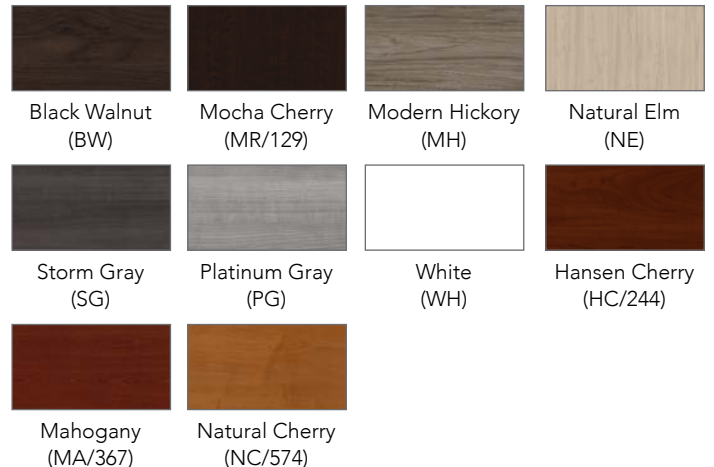

Style: Contemporary

Work Surface: Thermally fused laminate

GSA Status: On GSA Contract

FINISH OPTIONS

Use finish codes where XX is indicated in SKU #

This collection is on GSA Contract SIN 33721, unless indicated with (*).