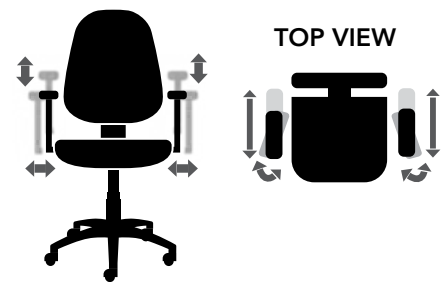

1. **F 4 Way Adjustable Armrests: Height, Width, Depth, Angle**
   Armrests move up and down, in and out, forward and backward, with custom angle adjustment