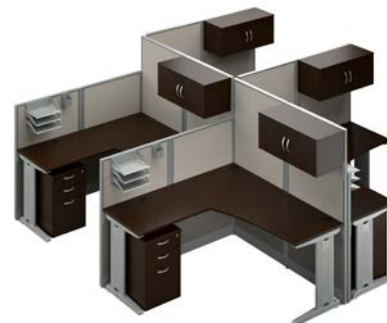

4 Person L Workstations with Storage

OIAH007HC - List Price – $14,048.00
OIAH007MR - List Price – $14,264.00
OIAH007WH - List Price – $14,268.00