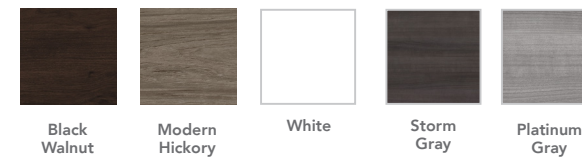

- Open Offices
- Consultants, Professionals
- Collaborative Workspaces
- Entrepreneurs
- Home Offices
- Healthcare & Education

- Modern Open Leg Design
- Convenient Pre-Configured Office Suites
- Quick to Install and Durable
- 100% Non-Handed