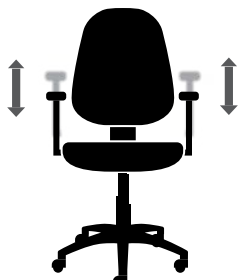

Align High Back Ergonomic Chair (CH3803BLF-03)

Seating Features Overview

- A Adjustable Chair Height**
Raises and lowers to meet individual preference

- B Adjustable Backrest Height**
Moves the backrest up and down to provide support in the right places

- C Adjustable Seat Depth**
Allows the seat to move forward and backward to properly support the thighs

- D 1 Way Adjustable Armrests: Height**
Armrests move up and down so that the elbows and forearms can sit naturally