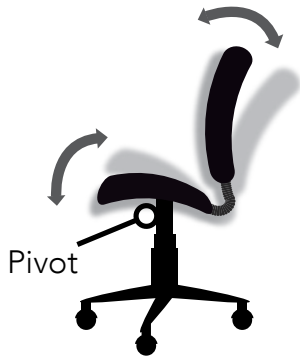

- C Adjustable Seat Depth**
Allows the seat to move forward and backward to properly support the thighs

- D 1 Way Adjustable Armrests: Height**
Armrests move up and down so that the elbows and forearms can sit naturally

- E 2 Way Adjustable Armrests: Height and Width**
Arms move up and down as well as side to side for personalized comfort and support

- F 4 Way Adjustable Armrests: Height, Width, Depth, Angle**
Armrests move up and down, in and out, forward and backward, with custom angle adjustment

- G Contoured Armrests**
Rounded design allows the forearms to rest in a comfortable position

- H 360 Degree Swivel Base**
Seat and back turn independent of the base for full range of motion

- I Adjustable Chair Tilt**
Chair reclines backward from a pivot point over the center of the base

J Adjustable 2:1 Synchro Tilt
Allows the backrest to recline at twice the degree of the seat

K Adjustable Tilt Tension
Knob underneath the seat turns to set the rate and ease of recline

L Tilt Lock
Locks the tilt function so that the chair remains in a fixed position