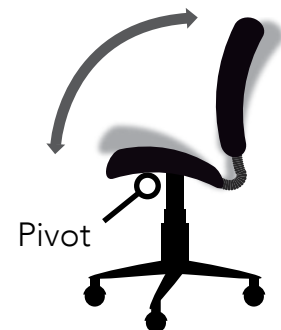

- C Adjustable Seat Depth**
Allows the seat to move forward and backward to properly support the thighs

- D 1 Way Adjustable Armrests: Height**
Armrests move up and down so that the elbows and forearms can sit naturally

- E 2 Way Adjustable Armrests: Height and Width**
Arms move up and down as well as side to side for personalized comfort and support

- F 4 Way Adjustable Armrests: Height, Width, Depth, Angle**
Armrests move up and down, in and out, forward and backward, with custom angle adjustment

- G Contoured Armrests**
Rounded design allows the forearms to rest in a comfortable position

- H 360 Degree Swivel Base**
Seat and back turn independent of the base for full range of motion

- I Adjustable Chair Tilt**
Chair reclines backward from a pivot point over the center of the base

J Adjustable 2:1 Synchro Tilt
Allows the backrest to recline at twice the degree of the seat

K Adjustable Tilt Tension
Knob underneath the seat turns to set the rate and ease of recline

L Tilt Lock
Locks the tilt function so that the chair remains in a fixed position