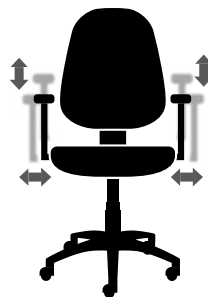

Align High Back Ergonomic Chair (CH3803BLF-03)

Seating Features Overview

- A Adjustable Chair Height**
Raises and lowers to meet individual preference

- B Adjustable Backrest Height**
Moves the backrest up and down to provide support in the right places

- C Adjustable Seat Depth**
Allows the seat to move forward and backward to properly support the thighs

- D 1 Way Adjustable Armrests: Height**
Armrests move up and down so that the elbows and forearms can sit naturally